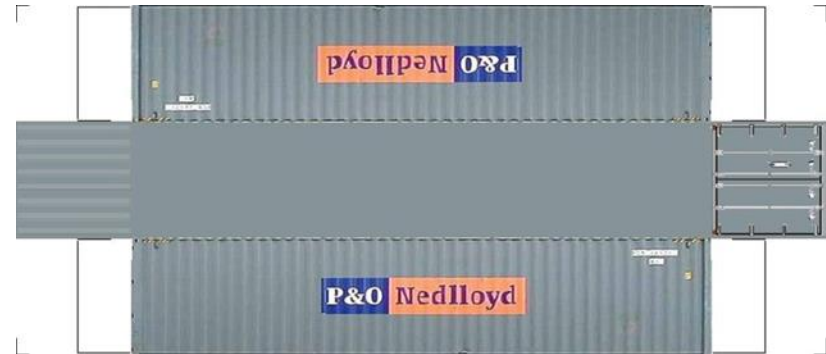

# BUILD YOUR OWN (N SCALE) 40ft SHIPPING CONTAINERS

[Click to watch instructional video](#)

**BUILD YOUR OWN ( 40ft SHIPPING CONTAINERS ) N SCALE**

Drawn By  
[www.krafttrains.com](http://www.krafttrains.com)