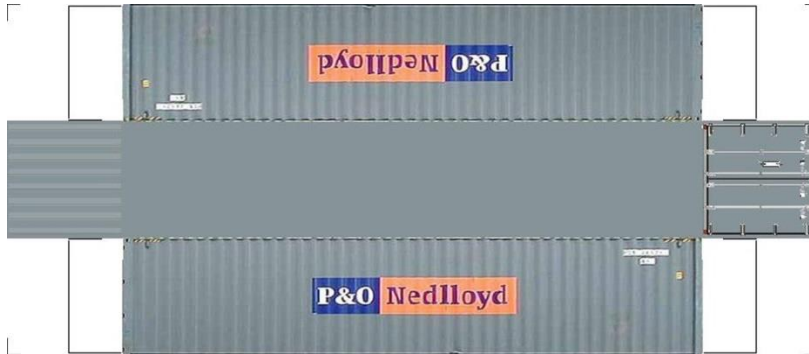

# BUILD YOUR OWN (N SCALE) 40ft SHIPPING CONTAINERS

[Click to watch instructional video](#)

**BUILD YOUR OWN ( 40ft SHIPPING CONTAINERS ) N SCALE**

Drawn By  
[www.krafttrains.com](http://www.krafttrains.com)